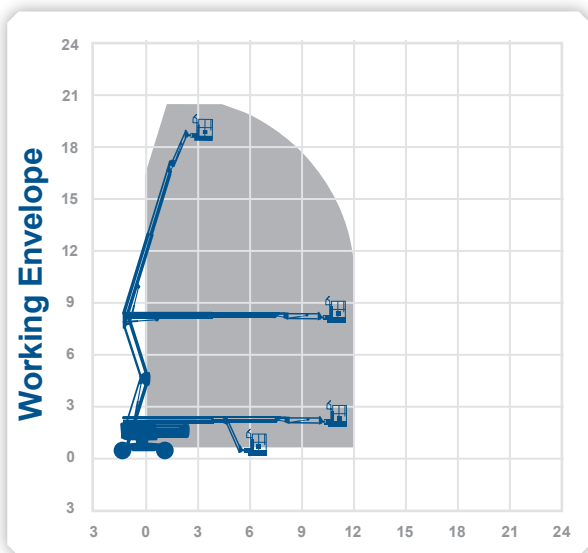

Working Height 20.65m
Horizontal Outreach 18.65m
Outreach

Closed Length	8.93m
Closed Height	2.67m
Closed Width	2.83m
Platform Size	1.8m x 0.8m
Rotation	360°
Max SWL	230kg
Weight	11710kg

Manufacturer

Haulotte

RT⁴

A

IPAF
3b

20.65m

18.65m

Rapid Access