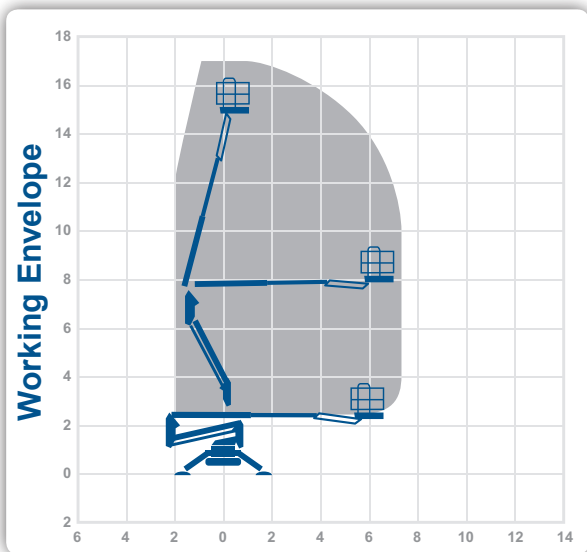

Working Height 17.6m

**Horizontal
Outreach** 7.4m

Closed Length 4.71m

Closed Height 2.0m

Rails Up / Fixed Rails

Closed Width 0.78m

DeckSize 1.42m x 1.1m

Rotation 355°

SWL 200kg

Weight 2400kg

Outrigger Footprint 3.32m x 3.13m

Min Op Width 2.88m

Manufacturer

Teupen

 **Rapid Access**