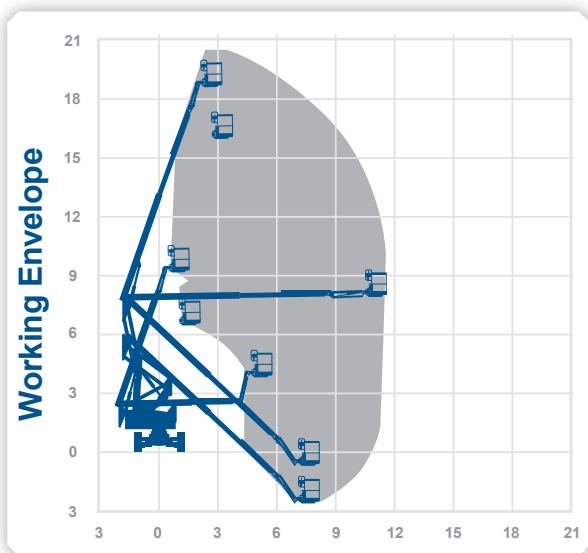

Working Height 20.16m
Horizontal Outreach 11.15m

Manufacturer

Genie

Closed Length 6.3m
Closed Height 2.62m
Closed Width 2.49m
Platform Size 1.83m x 0.76m
Rotation 355°
Max SWL 227kg
Weight 7756kg

 **Rapid Access**