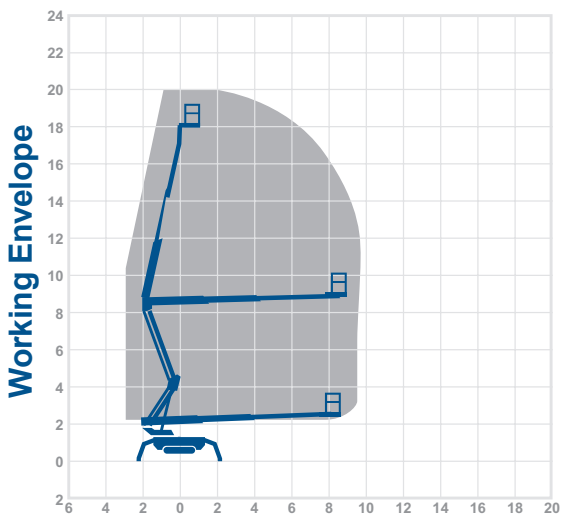

**Working Height** 20.1m

**Horizontal  
Outreach** 9.7m

Closed Length 5.01m

Closed Height 1.99m

Rails Up / Fixed Rails

Closed Width 0.79m

DeckSize 1.33m x 0.69m

Rotation 360°

SWL 230kg

Weight 2880kg

Outrigger Footprint 2.92m x 2.92m

Min Op Width 2.92m

Manufacturer

Hinowa

20.1m

9.7m