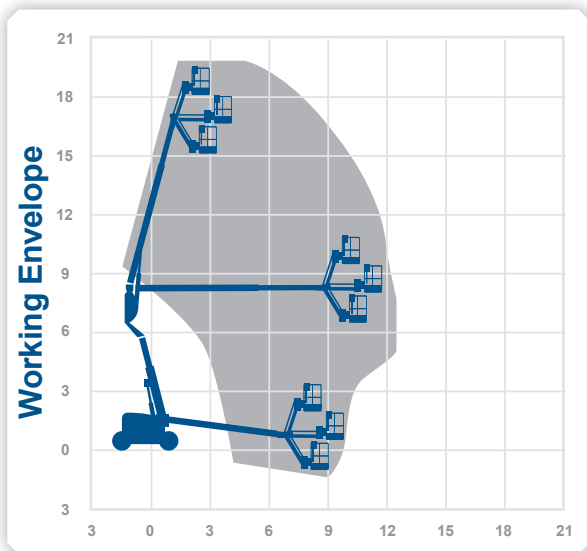

Working Height 20.29m
Horizontal Outreach 12.12m

Closed Length 8.82m
Closed Height 2.56m
Closed Width 2.44m
Platform Size 1.83m x 0.91m
Rotation 180°
Max SWL 227kg
Weight 10650kg

Alternative machines

60AJX
G60X
Z62

Manufacturer

JLG

Rapid Access