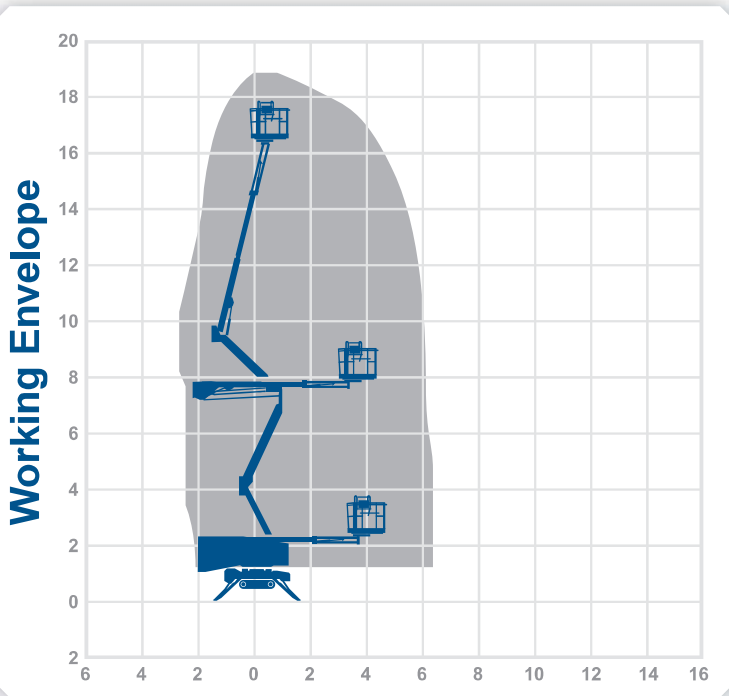

Working Height 18.8m
**Horizontal
Outreach** 6.4m

Manufacturer
Hinowa

Closed Length 4.45m
Closed Height 2.0m
Rails Up / Fixed Rails
Closed Width 1.48m
DeckSize 1.30m x 1.1m
Rotation 360°
SWL 200kg
Weight 2080kg
Outrigger Footprint 2.9m x 2.9m
Min Op Width n/a