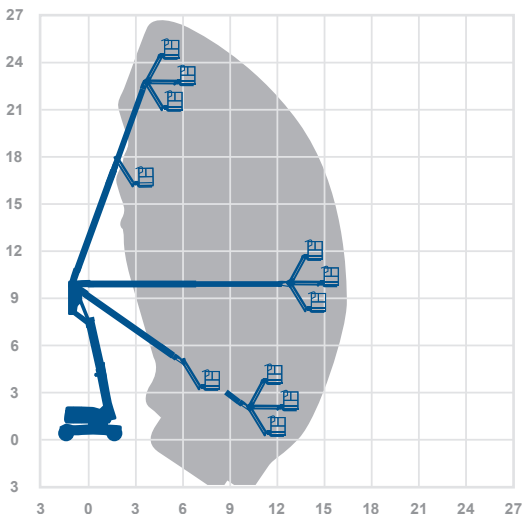

Working Height 26.38m

Horizontal Outreach 15.74m

Outreach

Closed Length	11.12m
Closed Height	3.0m
Closed Width	2.44m
Platform Size	1.83m x 0.91m
Rotation	360°
Max SWL	230kg
Weight	16110kg

Alternative machines

Z80

Manufacturer

JLG

RT⁴

A

IPAF
3b

Working Envelope

26.38m

15.74m

Rapid Access