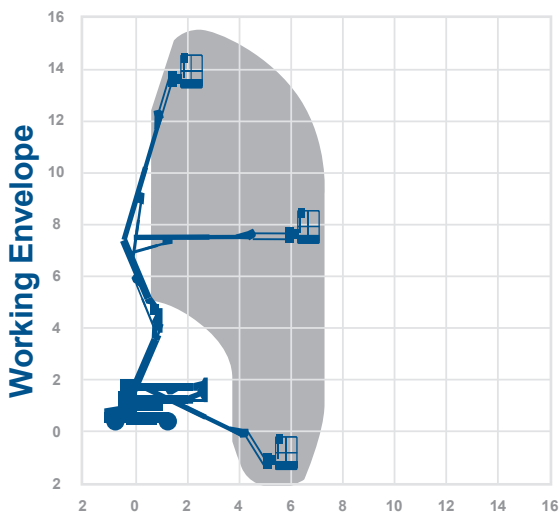

Working Height 15.72m

Horizontal Outreach 7.24m

Closed Length	6.5m
Closed Height	2.01m
Closed Width	1.75m
Platform Size	1.52m x 0.76m
Rotation	360°
Max SWL	230kg
Weight	6700kg

Alternative machines

45JX
Z45DX
Z45DJX
Z45B

Manufacturer

JLG

contact@rapidaccess-gulf.com
rapidaccess-gulf.com