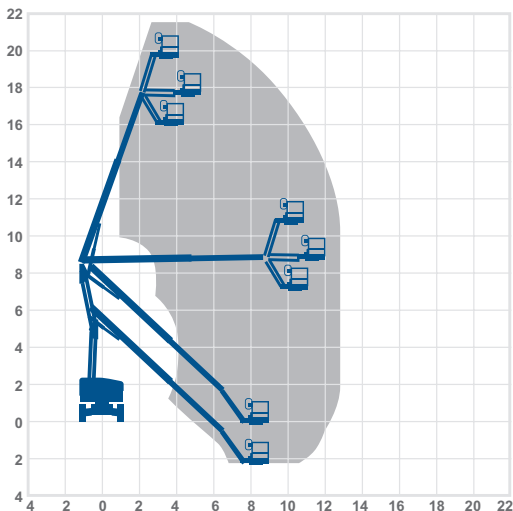

**Working Height** 20.87m  
**Horizontal Outreach** 12.47m

**Manufacturer**  
 Genie

Closed Length 9.25m  
 Closed Height 2.56m  
 Closed Width 2.49m  
 Platform Size 0.76m x 1.83m  
 Rotation Continuous  
 Max SWL 227kg  
 Weight 10766kg  
 Operational Full Width 2.49m

20.87m  
 12.47m

**Working Envelope**

[contact@rapidaccess-gulf.com](mailto:contact@rapidaccess-gulf.com)  
[rapidaccess-gulf.com](http://rapidaccess-gulf.com)