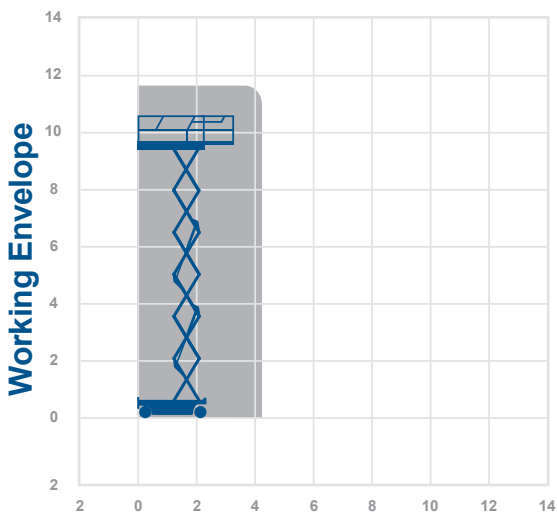

Working Height 11.8m

Closed Length	2.31m
Closed Height	2.24m
Stowed Height (guardrails lowered)	1.88m
Closed Width	1.17m
Platform Size	2.11m x 1.07m
Platform Length (deck extended)	3.01m
Max SWL	317kg
Weight	2300kg

Alternative machines

GS32

Manufacturer

Skyjack

11.75m