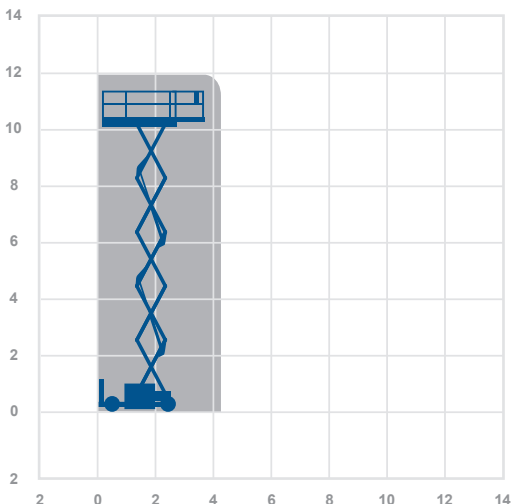

Working Height 11.75m

Closed Length	3.12m
Closed Height	2.59m
Stowed Height (guardrails lowered)	1.92m
Closed Width	1.75m
Platform Size	2.79m x 1.6m
Platform Length (deck extended)	1.52m
Max SWL	454kg
Weight	3557kg

Manufacturer
Genie

11.75 m

Working Envelope

contact@rapidaccess-gulf.com
rapidaccess-gulf.com