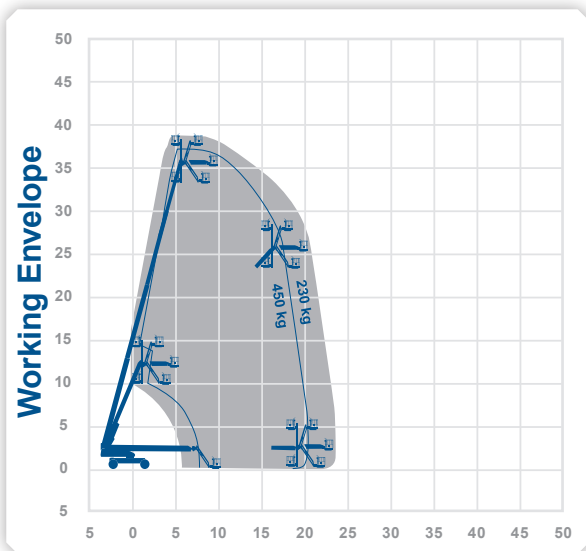

Working Height 38.73m
Horizontal Outreach 22.86m

Closed Length	10.64m
Closed Height	3.05m
Closed Width	2.49m
Platform Size	2.44m x 0.91m
Rotation	Continuous
Max SWL	230kg
Weight	18500kg
Operational Full Width	3.81m

Alternative machines

S125

Manufacturer

JLG

0845 745 0000
nationwideplatforms.co.uk

Please note that all technical information referred to in this document is intended for guidance purposes only and does not act as a replacement for the manufacturer's specification or equipment user guides which should be referred to prior to placing your order. No responsibility can be accepted in the event that this document contains any errors, omissions or data that is different from that in the manufacturer's specification or equipment user guides.