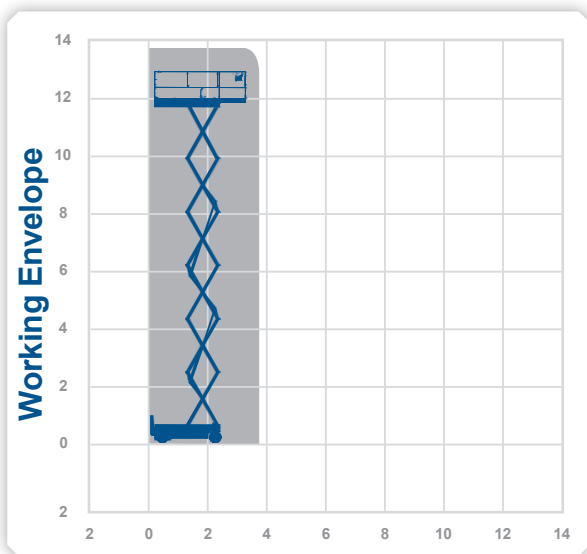

Working Height 13.89m

Closed Length	2.44m
Closed Height	2.54m
Stowed Height (guardrails lowered)	1.88m
Closed Width	1.19m
Platform Size	2.26m x 1.15m
Platform Length (deck extended)	3.36m
Max SWL	350kg
Weight	3221kg

Manufacturer
Genie

Indoor use only

13.89m