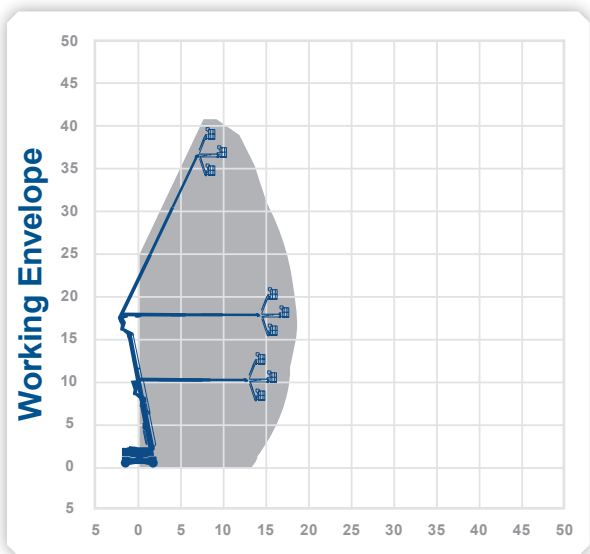

Working Height 41.5m
Horizontal Outreach 20.1m
Outreach

| | |
|--------------------|---------------|
| Closed Length | 11.0m |
| Closed Height | 2.99m |
| Closed Width | 2.5m |
| Platform Size | 2.44m x 0.91m |
| Rotation | 360° |
| Max SWL | 230kg |
| Weight | 23900kg |
| Reach Below Ground | 1.5m |

Manufacturer

Haulotte

41.5m

20.1m

contact@rapidaccess-gulf.com
rapidaccess-gulf.com