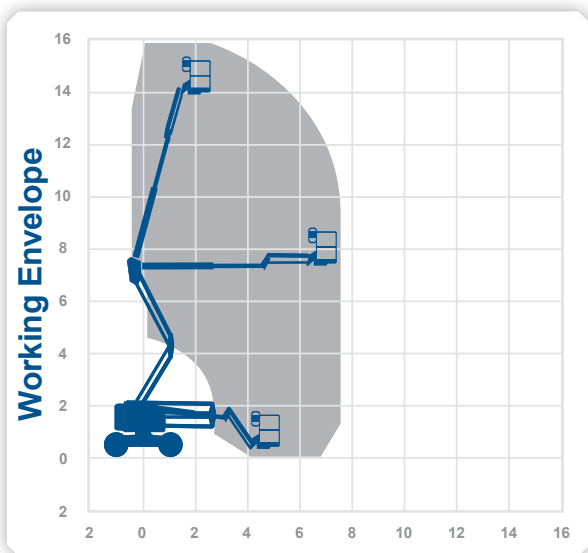

Working Height 15.94m Horizontal Outreach 7.65m

Closed Length	6.83m
Closed Height	2.0m
Closed Width	1.79m
Platform Size	1.83m x 0.76m
Rotation	355°
Max SWL	227kg
Weight	7620kg

Alternative machines

Z45EJ
Z45DJX
450AJ

Manufacturer

Genie

contact@rapidaccess-gulf.com
rapidaccess-gulf.com