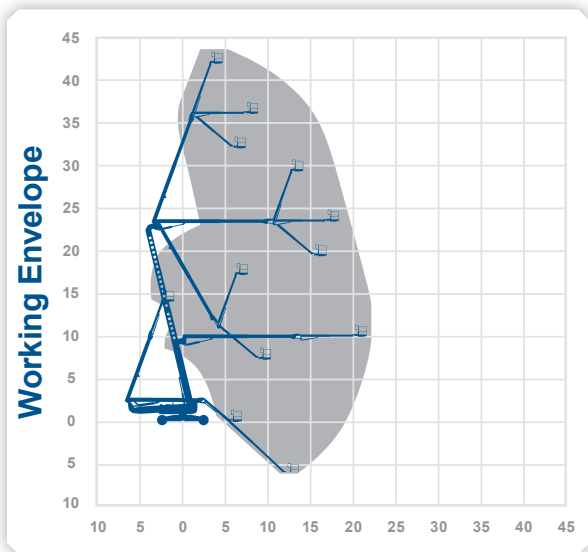

Working Height **43.15m** Horizontal Outreach **21.26m**

Closed Length	12.93m
Closed Height	3.07m
Closed Width	2.46m
Platform Size	2.44m x 0.91m
Rotation	Continuous
Max SWL	272kg
Weight	20366kg
Reach Below Ground	5.87m
Operational Full Width	3.94m

Alternative machines

1250AJP
1350SJP
150HAX

Manufacturer

Genie

contact@rapidaccess-gulf.com
rapidaccess-gulf.com