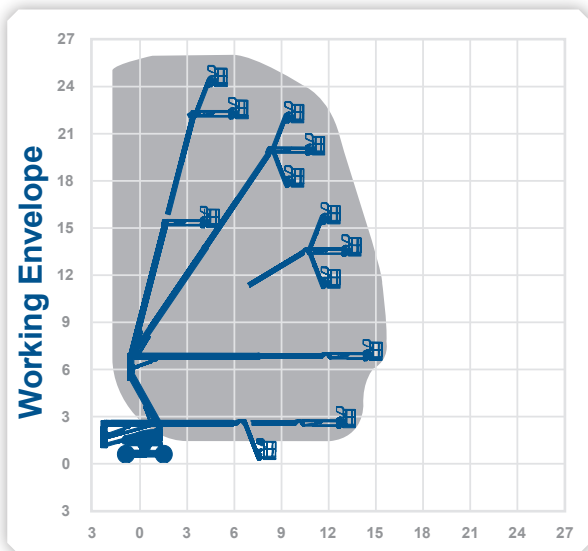

Working Height 25.6m
Horizontal Outreach 16.2m

Closed Length 12.0m
 Closed Height 2.71m
 Closed Width 2.38m
 Platform Size 1.8m x 0.8m
 Rotation 360°
 Max SWL 230kg
 Weight 15890kg

Manufacturer

Haulotte

Rapid Access