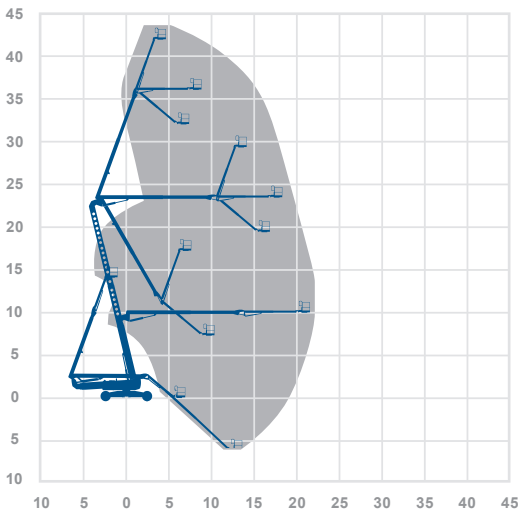

Working Height **43.15m** Horizontal Outreach **21.26m**

Closed Length	12.93m
Closed Height	3.09m
Closed Width	2.49m
Platform Size	2.44m x 0.91m
Rotation	Continuous
Max SWL	272kg
Weight	20502kg
Reach Below Ground	5.87m
Operational Full Width	5.03m

Alternative machines

Z135
150HAX
1350SJP
1250AJP

Manufacturer

Genie

Working Envelope

43.15m

21.26m