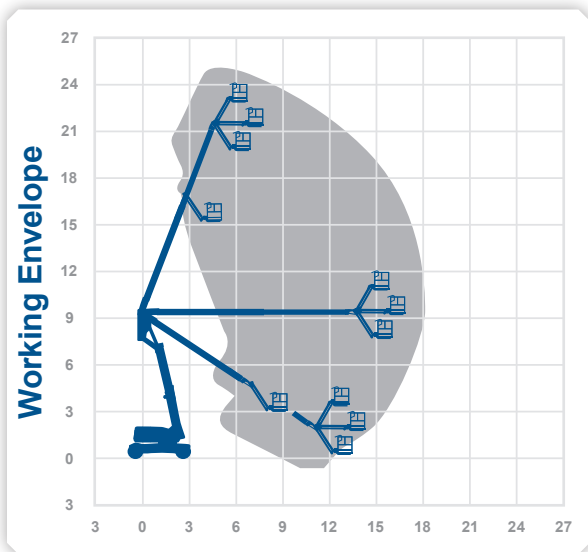

Z80

booms

Working Height **25.6m** Horizontal Outreach **18.29m**

Closed Length	11.27m
Closed Height	3.0m
Closed Width	2.49m
Platform Size	2.44m x 0.91m
Rotation	Continuous
Max SWL	227kg
Weight	17010kg

Alternative machines

80JX

Manufacturer

Genie

Learn more about our award-winning SkySiren® secondary guarding system by visiting the video gallery on rapidaccess-gulf.com