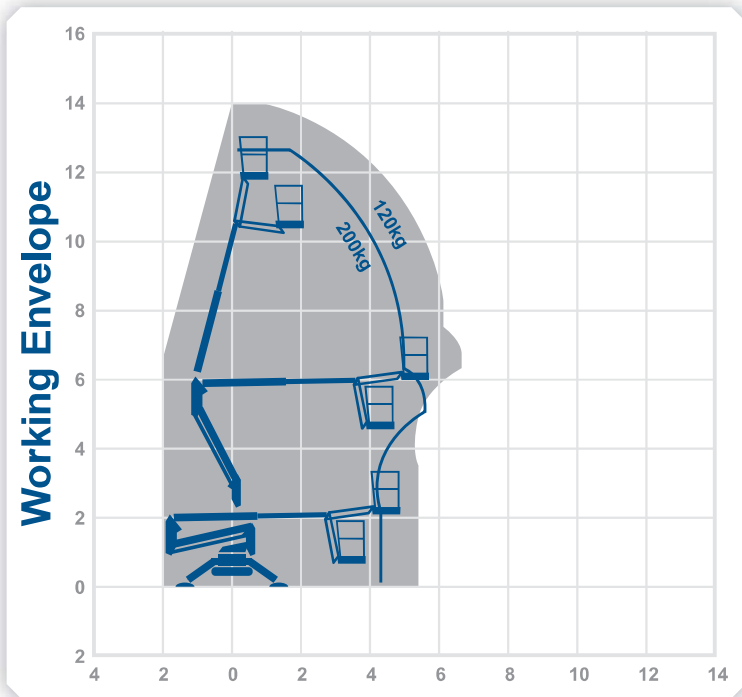

Hinowa 1470

tracked
booms

Working Height 14.0m

**Horizontal
Outreach** 7.0m

Closed Length	4.06m
Closed Height	1.99m
Rails Up / Fixed Rails	
Closed Width	0.78m
DeckSize	1.33m x 0.69m
Rotation	360°
SWL	200kg
Weight	1750kg
Outrigger Footprint	2.7m x 2.7m
Min Op Width	2.7m

Manufacturer
Hinowa

Rapid Access