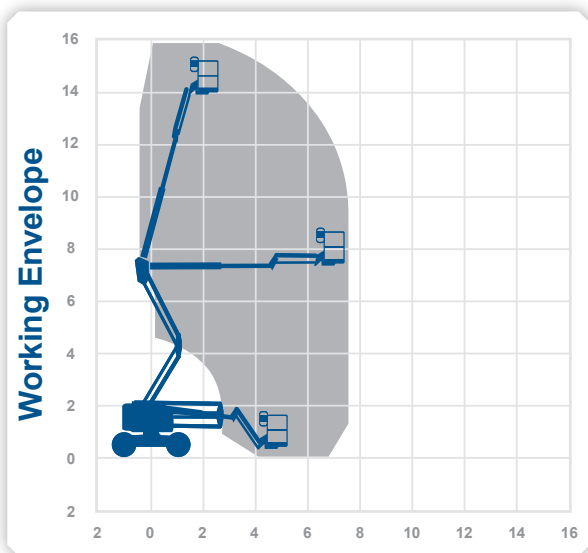

Working Height 15.92m

Horizontal Outreach 7.65m

Closed Length	6.7m
Closed Height	2.0m
Closed Width	1.79m
Platform Size	1.83m x 0.76m
Rotation	355°
Max SWL	227kg
Weight	7620kg

Alternative machines

Z45BJ
Z45DX
Z454DXJ
450AJ

Manufacturer
Genie

Rapid Access