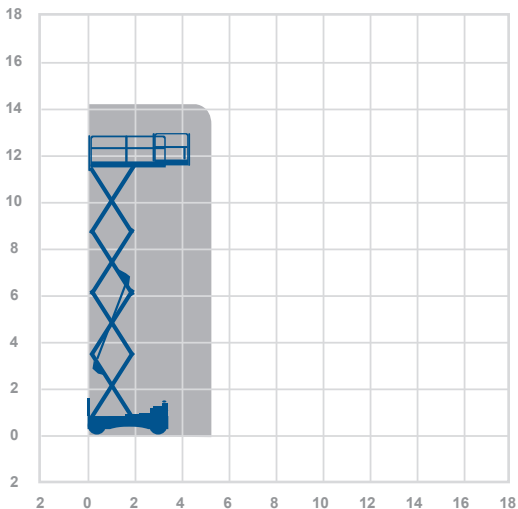

Working Height 14.2m

Closed Length	3.1m
Closed Height	2.83m
Stowed Height (guardrails lowered)	2.01m
Closed Width	1.75m
Platform Size	2.92m x 1.65m
Platform Length (deck extended)	3.83m
Max SWL	360kg
Weight	5300kg

Manufacturer
JLG

14.2m

Working Envelope

contact@rapidaccess-gulf.com
rapidaccess-gulf.com