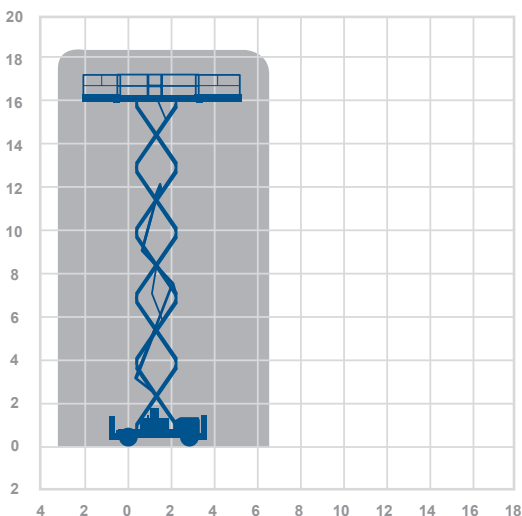

18.15m

Working Envelope