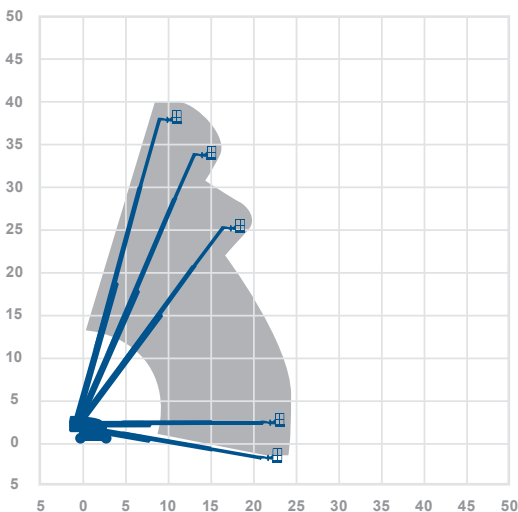

Working Height 40.15m

Horizontal Outreach 24.38m

Closed Length	14.25m
Closed Height	3.07m
Closed Width	2.49m
Platform Size	2.44m x 0.91m
Rotation	Continuous
Max SWL	227kg
Weight	20248kg
Operational Full Width	3.35m

Alternative machines

1200SJP
1350SJP

Manufacturer

Genie

40.15m

24.38m

Working Envelope

contact@rapidaccess-gulf.com
rapidaccess-gulf.com