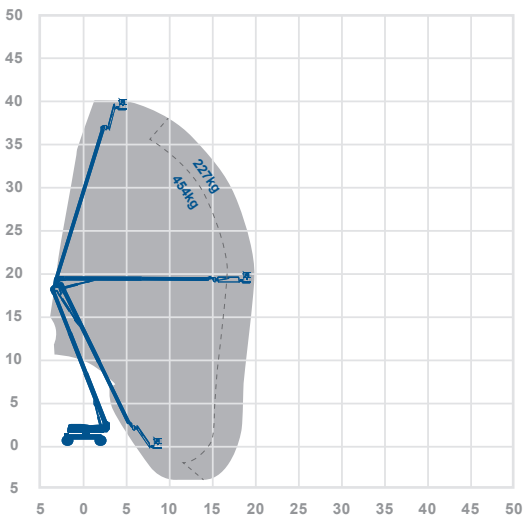

Working Height 40.1m

Horizontal Outreach 19.25m

Closed Length	11.45m
Closed Height	3.05m
Closed Width	2.49m
Platform Size	2.44m x 0.91m
Rotation	Continuous
Max SWL (Unrestricted)	227kg
Max SWL (Restricted)	454kg
Weight	19958kg
Operational Full Width	3.81m

Alternative machines

1350SJP
Z135

Manufacturer

JLG

40.1m

19.25m

Working Envelope

As a business, we are more than the services we provide; we are committed to making a positive impression on the workplaces, environments, markets and communities we serve.