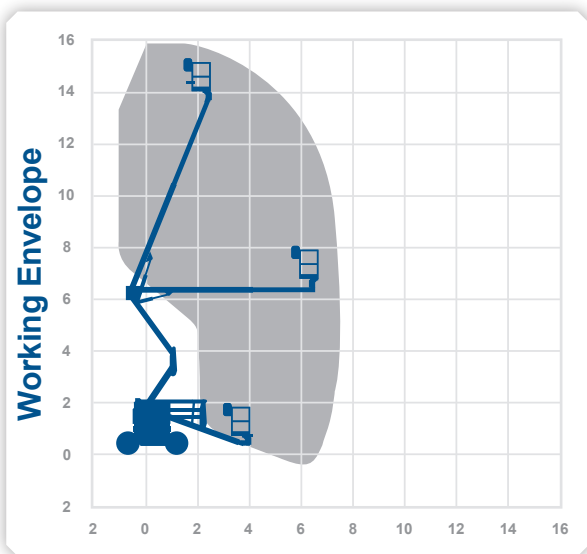

Working Height 15.9m
Horizontal Outreach 7.62m

Closed Length 5.56m
Closed Height 2.11m
Closed Width 2.29m
Platform Size 1.83m x 0.76m
Rotation 355°
Max SWL 227kg
Weight 6280kg (Air)
6830kg (Foam Filled)

Alternative machines

G45DX
Z45DJX
450AJ

Manufacturer

Genie

15.9m
7.62m