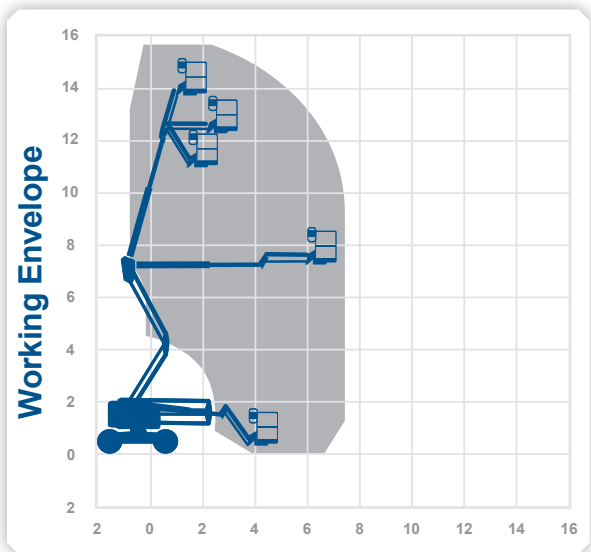

Working Height 16.0m Horizontal Outreach 7.6m

Closed Length	6.78m
Closed Height	2.08m
Closed Width	2.23m
Platform Size	1.82m x 0.76m
Rotation	359°
Max SWL	227kg
Weight	6542kg (Air) 6892kg (Foam Filled)

Alternative machines

Z45D
Z45D-R
Z4525DJX

Manufacturer

Genie

contact@rapidaccess-gulf.com
rapidaccess-gulf.com