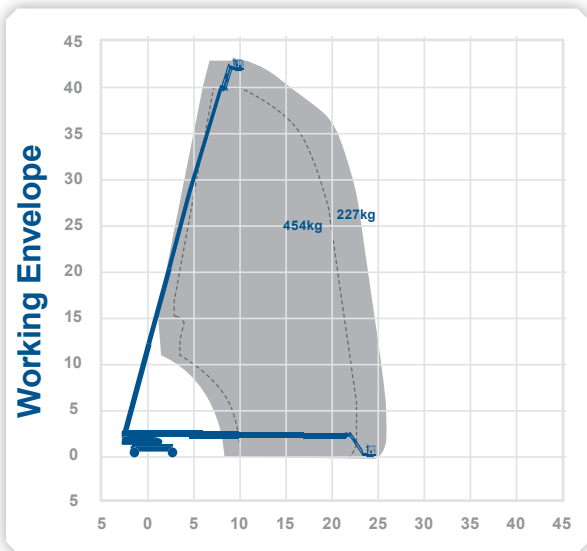

Working Height **43.1m** Horizontal Outreach **24.38m**

Closed Length	11.86m
Closed Height	3.05m
Closed Width	2.49m
Platform Size	2.44m x 0.91m
Rotation	Continuous
Max SWL (Unrestricted)	227kg
Max SWL (Restricted)	454kg
Weight	20400kg
Operational Full Width	3.81m

Alternative machines

Z135
1200SJP
S125

Manufacturer

JLG

43.1m

24.38m

contact@rapidaccess-gulf.com
rapidaccess-gulf.com