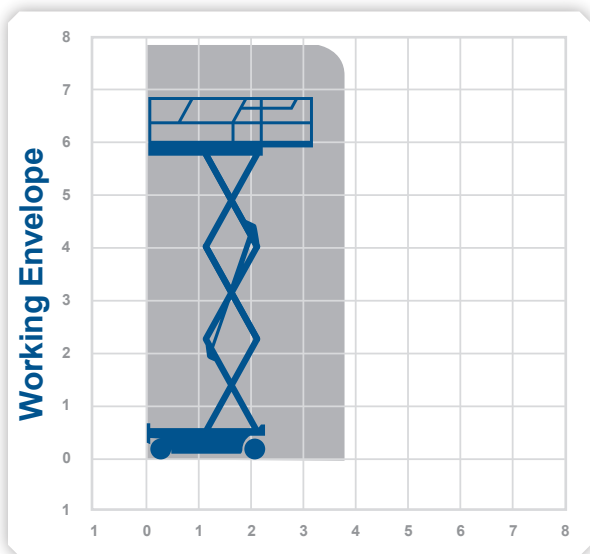

Working Height 7.92m

Closed Length	2.45m
Closed Height	2.1m
Stowed Height (guardrails lowered)	1.75m
Closed Width	0.81m
Platform Size	2.21m x 0.7m
Platform Length (deck extended)	3.2m
Max SWL	363kg
Weight	1559kg

Manufacturer
Genie

contact@rapidaccess-gulf.com
rapidaccess-gulf.com