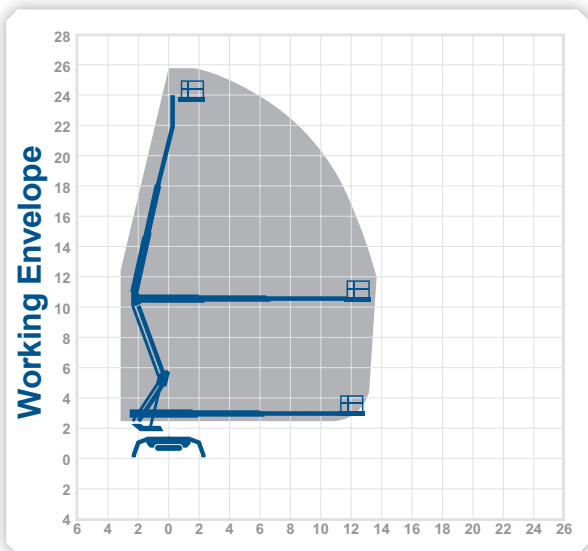

Working Height 25.6m
Horizontal Outreach 13.1m

Manufacturer
 JLG

Closed Length 6.35m
 Closed Height 1.99m
 Rails Up / Fixed Rails
 Closed Width 0.99m
 DeckSize 1.34m x 0.69m
 Rotation 360°
 SWL 230kg
 Weight 4365kg
 Outrigger Footprint 5.4m x 3.9m

25.6m

13.1m

 **Rapid Access**