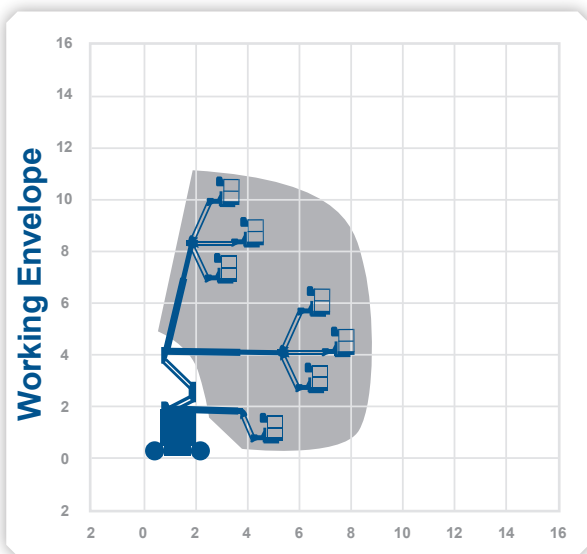

**Working Height 10.89m**  
**Horizontal Outreach 6.25m**

Manufacturer  
Genie

Closed Length 5.31m  
Closed Height 2.0m  
Closed Width 1.2m  
Platform Size 1.17m x 0.76m  
Rotation 355°  
Max SWL 227kg  
Weight 6450kg

6.25m 10.89m

 **Rapid Access**