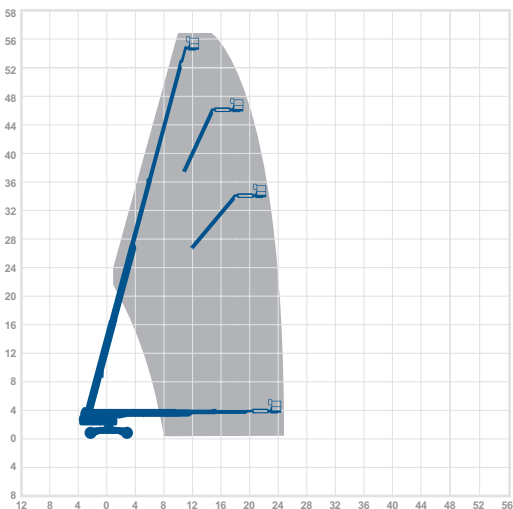

**Working Height 56.86m**  
**Horizontal Outreach 24.38m**

Manufacturer  
 Genie

Closed Length	14.33m
Closed Height	3.05m
Closed Width	2.49m
Platform Size	0.91m X 2.44m
Rotation	Continuous
Max SWL	340kg
Weight	25095kg
Operational Full Width	5.03m

56.86m

**Working Envelope**

24.38m